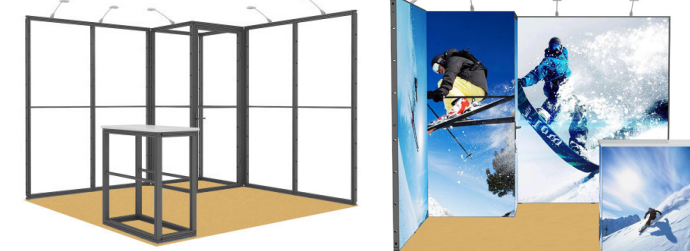

T40 Modular Collapsible Exhibition Booth

- Easy DIY Assembly/Dismantling
- Renewable with Changeable Graphics
- Lightweight & Compact
- Seamless Silicone Edges for a Flat, Solid Look

INDOOR USE

WARRANTY ONE YEAR FOR FRAME

10FT x 10FT-T40 SEG

Product Code: T40SEG10x10-001

- Display Size: 10FT x 10FT
- Graphic Material: Fabric
- Packaging: Hard case with wheels

10FT x 10FT-T40 SEG

Product Code: T40SEG10x10-002

- Display Size: 10FT x 10FT
- Graphic Material: Fabric
- Packaging: Hard case with wheels

20FT x 10FT-T40 SEG

Product Code: T40SEG20x10-001

- Display Size: 20FT x 10FT
- Graphic Material: Fabric
- Packaging: Hard case with wheels

20FT x 10FT-T40 SEG

Product Code: T40SEG20x10-002

- Display Size: 20FT x 10FT
- Graphic Material: Fabric
- Packaging: Hard case with wheels

20FT x 20FT-T40 SEG

Product Code: T40SEG20x20-001

- Display Size: 20FT x 20FT
- Graphic Material: Fabric
- Packaging: Hard case with wheels

20FT x 20FT-T40 SEG

Product Code: T40SEG20x20-002

- Display Size: 20FT x 20FT
- Graphic Material: Fabric
- Packaging: Hard case with wheels