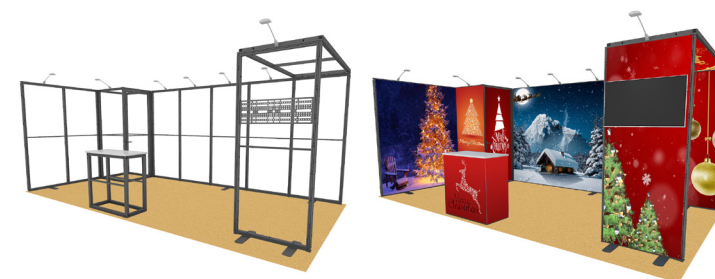

T40 Modular Collapsible Exhibition Booth

- Easy DIY Assembly/Dismantling
- Renewable with Changeable Graphics
- Lightweight & Compact
- Seamless Silicone Edges for a Flat, Solid Look

INDOOR USE

WARRANTY ONE YEAR FOR FRAME

10FT x 10FT-T40 SEG

Product Code: T40SEG10x10-001

- Display Size: 10FT x 10FT
- Graphic Material: Fabric
- Packaging: Hard case with wheels

10FT x 10FT-T40 SEG

Product Code: T40SEG10x10-002

- Display Size: 10FT x 10FT
- Graphic Material: Fabric
- Packaging: Hard case with wheels

20FT x 10FT-T40 SEG

Product Code: T40SEG20x10-001

- Display Size: 20FT x 10FT
- Graphic Material: Fabric
- Packaging: Hard case with wheels

20FT x 10FT-T40 SEG

Product Code: T40SEG20x10-002

- Display Size: 20FT x 10FT
- Graphic Material: Fabric
- Packaging: Hard case with wheels

20FT x 20FT-T40 SEG

Product Code: T40SEG20x20-001

- Display Size: 20FT x 20FT
- Graphic Material: Fabric
- Packaging: Hard case with wheels

20FT x 20FT-T40 SEG

Product Code: T40SEG20x20-002

- Display Size: 20FT x 20FT
- Graphic Material: Fabric
- Packaging: Hard case with wheels