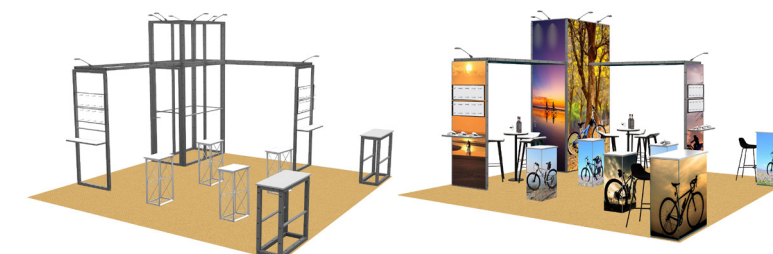

10FT x 10FT-T40 SEG

Product Code: T40SEG10x10-001

- Display Size: 10FT x 10FT
- Graphic Material: Fabric
- Packaging: Hard case with wheels

10FT x 10FT-T40 SEG

Product Code: T40SEG10x10-002

- Display Size: 10FT x 10FT
- Graphic Material: Fabric
- Packaging: Hard case with wheels

20FT x 10FT-T40 SEG

Product Code: T40SEG20x10-001

- Display Size: 20FT x 10FT
- Graphic Material: Fabric
- Packaging: Hard case with wheels

20FT x 10FT-T40 SEG

Product Code: T40SEG20x10-002

- Display Size: 20FT x 10FT
- Graphic Material: Fabric
- Packaging: Hard case with wheels

20FT x 20FT-T40 SEG

Product Code: T40SEG20x20-001

- Display Size: 20FT x 20FT
- Graphic Material: Fabric
- Packaging: Hard case with wheels

20FT x 20FT-T40 SEG

Product Code: T40SEG20x20-002

- Display Size: 20FT x 20FT
- Graphic Material: Fabric
- Packaging: Hard case with wheels

PACKAGING:

Inner Packaging: Carton

- Size1: 102x39x23cm
- Size2: 130x21x23cm
- Size3: 122x15x16cm
- Size4: 130x21x28cm
- Size5: 130x26x28cm

Outer Packaging: Hard case with wheels

Size: 140x58x99cm