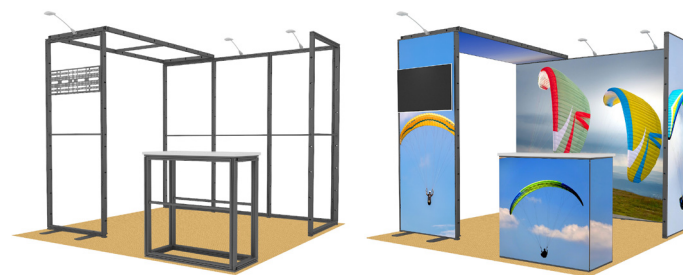

T40 Modular Collapsible Exhibition Booth

- Easy DIY Assembly/Dismantling
- Renewable with Changeable Graphics
- Lightweight & Compact
- Seamless Silicone Edges for a Flat, Solid Look

INDOOR USE

WARRANTY ONE YEAR FOR FRAME

10FT x 10FT-T40 SEG

Product Code: T40SEG10x10-001

- Display Size: 10FT x 10FT
- Graphic Material: Fabric
- Packaging: Hard case with wheels

10FT x 10FT-T40 SEG

Product Code: T40SEG10x10-002

- Display Size: 10FT x 10FT
- Graphic Material: Fabric
- Packaging: Hard case with wheels

20FT x 10FT-T40 SEG

Product Code: T40SEG20x10-001

- Display Size: 20FT x 10FT
- Graphic Material: Fabric
- Packaging: Hard case with wheels

20FT x 10FT-T40 SEG

Product Code: T40SEG20x10-002

- Display Size: 20FT x 10FT
- Graphic Material: Fabric
- Packaging: Hard case with wheels

20FT x 20FT-T40 SEG

Product Code: T40SEG20x20-001

- Display Size: 20FT x 20FT
- Graphic Material: Fabric
- Packaging: Hard case with wheels

20FT x 20FT-T40 SEG

Product Code: T40SEG20x20-002

- Display Size: 20FT x 20FT
- Graphic Material: Fabric
- Packaging: Hard case with wheels