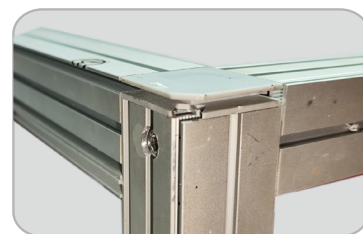

20FT x 20FT-T40 SEG

Product Code: T40SEG20x20-001

- Display Size: 20FT x 20FT
- Graphic Material: Fabric
- Packaging: Hard case with wheels

20FT x 20FT-T40 SEG

Product Code: T40SEG20x20-002

- Display Size: 20FT x 20FT
- Graphic Material: Fabric
- Packaging: Hard case with wheels

PACKAGING:

Inner Packaging: Carton

- Size1: 102x39x23cm
- Size2: 130x21x23cm
- Size3: 122x15x16cm
- Size4: 130x21x28cm
- Size5: 130x26x28cm

Outer Packaging: Hard case with wheels

Size: 140x58x99cm