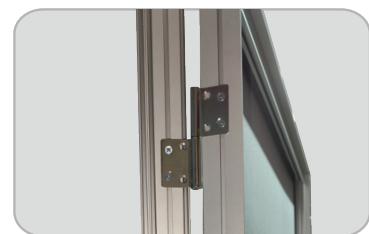

20FT x 20FT-T40 SEG

Product Code: T40SEG20x20-001

- Display Size: 20FT x 20FT
- Graphic Material: Fabric
- Packaging: Hard case with wheels

20FT x 20FT-T40 SEG

Product Code: T40SEG20x20-002

- Display Size: 20FT x 20FT
- Graphic Material: Fabric
- Packaging: Hard case with wheels