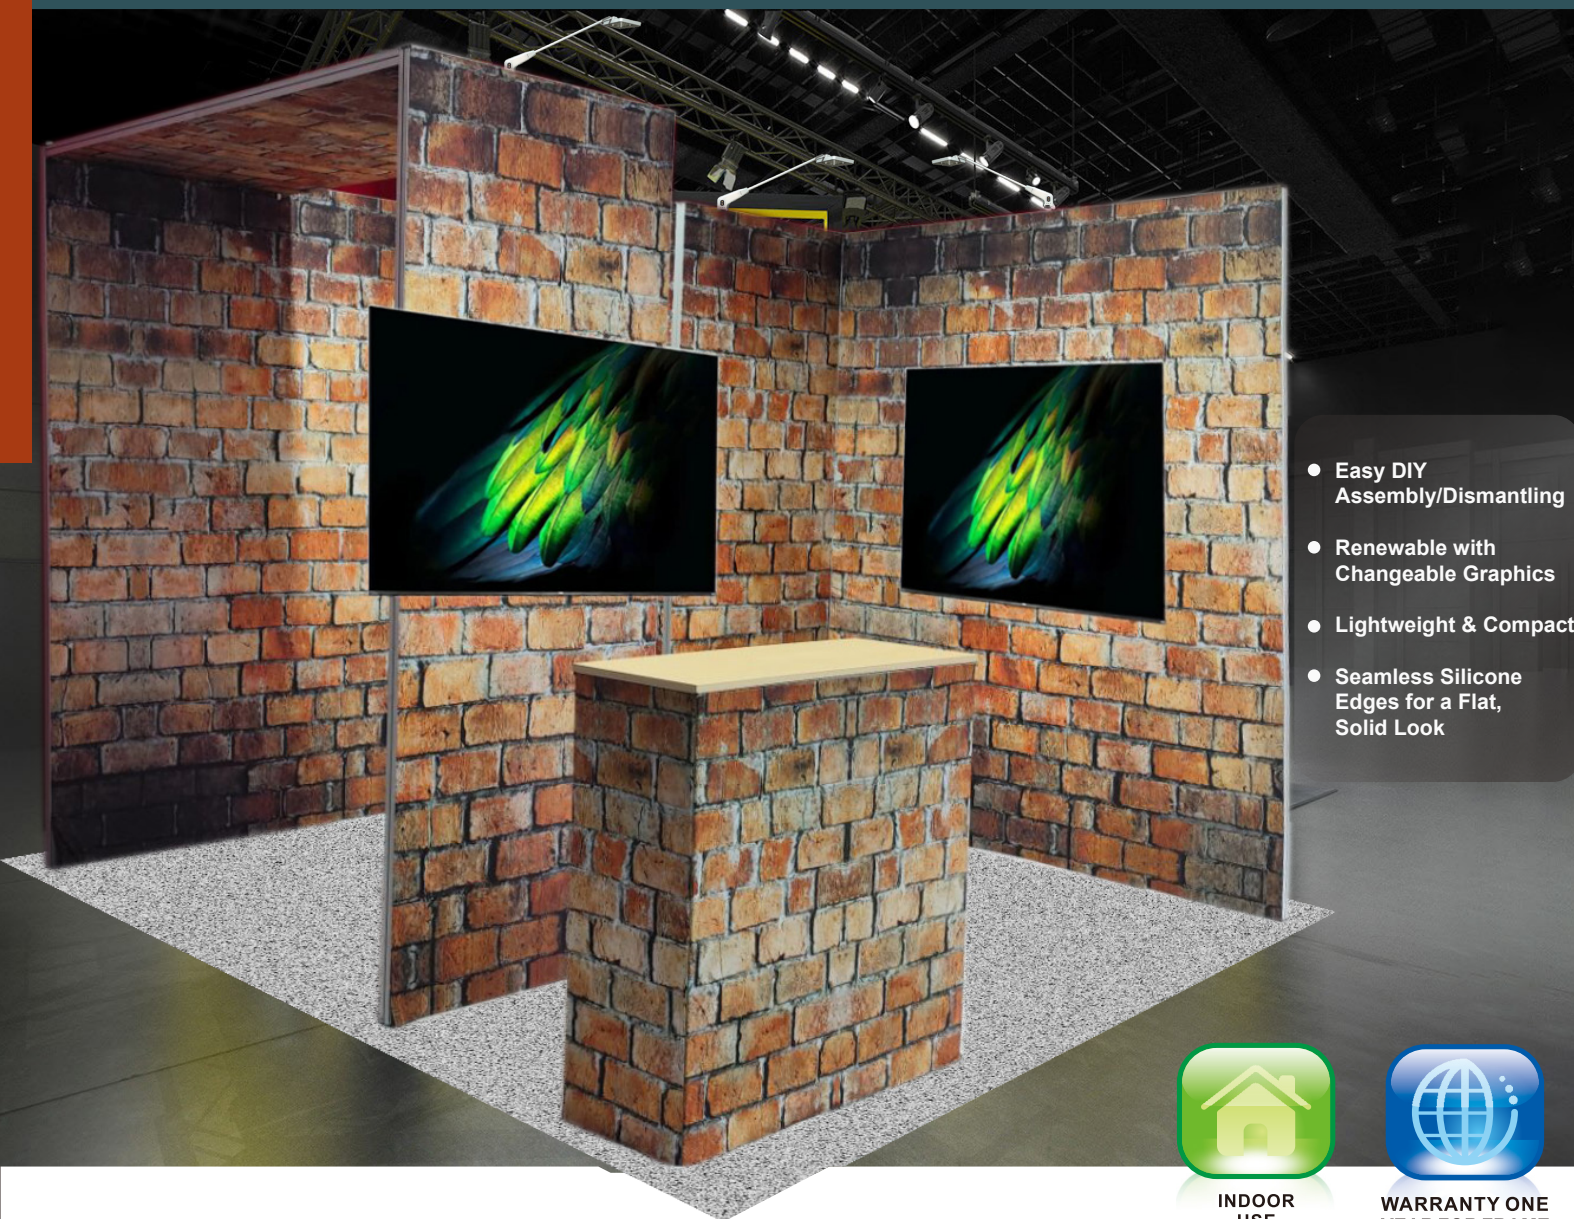

T40 Modular Collapsible Exhibition Booth

- Easy DIY Assembly/Dismantling
- Renewable with Changeable Graphics
- Lightweight & Compact
- Seamless Silicone Edges for a Flat, Solid Look

INDOOR USE

WARRANTY ONE YEAR FOR FRAME

10FT x 10FT-T40 SEG

Product Code: T40SEG10x10-001

- Display Size: 10FT x 10FT
- Graphic Material: Fabric
- Packaging: Hard case with wheels

10FT x 10FT-T40 SEG

Product Code: T40SEG10x10-002

- Display Size: 10FT x 10FT
- Graphic Material: Fabric
- Packaging: Hard case with wheels

20FT x 10FT-T40 SEG

Product Code: T40SEG20x10-001

- Display Size: 20FT x 10FT
- Graphic Material: Fabric
- Packaging: Hard case with wheels

20FT x 10FT-T40 SEG

Product Code: T40SEG20x10-002

- Display Size: 20FT x 10FT
- Graphic Material: Fabric
- Packaging: Hard case with wheels