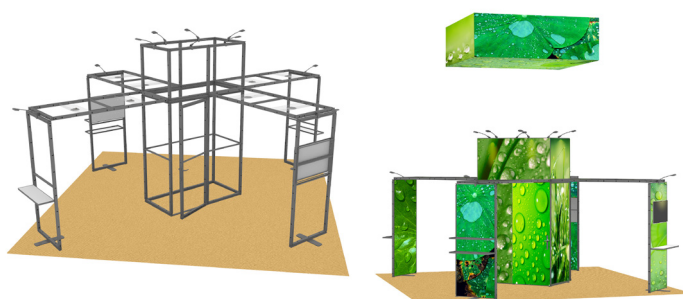

10FT x 10FT-T40 SEG

Product Code: T40SEG10x10-001

- Display Size: 10FT x 10FT
- Graphic Material: Fabric
- Packaging: Hard case with wheels

10FT x 10FT-T40 SEG

Product Code: T40SEG10x10-002

- Display Size: 10FT x 10FT
- Graphic Material: Fabric
- Packaging: Hard case with wheels

20FT x 10FT-T40 SEG

Product Code: T40SEG20x10-001

- Display Size: 20FT x 10FT
- Graphic Material: Fabric
- Packaging: Hard case with wheels

20FT x 10FT-T40 SEG

Product Code: T40SEG20x10-002

- Display Size: 20FT x 10FT
- Graphic Material: Fabric
- Packaging: Hard case with wheels

20FT x 20FT-T40 SEG

Product Code: T40SEG20x20-001

- Display Size: 20FT x 20FT
- Graphic Material: Fabric
- Packaging: Hard case with wheels

20FT x 20FT-T40 SEG

Product Code: T40SEG20x20-002

- Display Size: 20FT x 20FT
- Graphic Material: Fabric
- Packaging: Hard case with wheels

PACKAGING:

Inner Packaging: Carton

- Size1: 102x39x23cm
- Size2: 130x21x23cm
- Size3: 122x15x16cm
- Size4: 130x21x28cm
- Size5: 130x26x28cm

Outer Packaging: Hard case with wheels

Size: 140x58x99cm