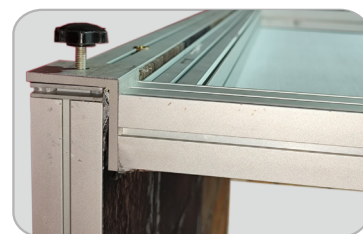

20FT x 20FT-T40 SEG

Product Code: T40SEG20x20-001

- Display Size: 20FT x 20FT
- Graphic Material: Fabric
- Packaging: Hard case with wheels

20FT x 20FT-T40 SEG

Product Code: T40SEG20x20-002

- Display Size: 20FT x 20FT
- Graphic Material: Fabric
- Packaging: Hard case with wheels